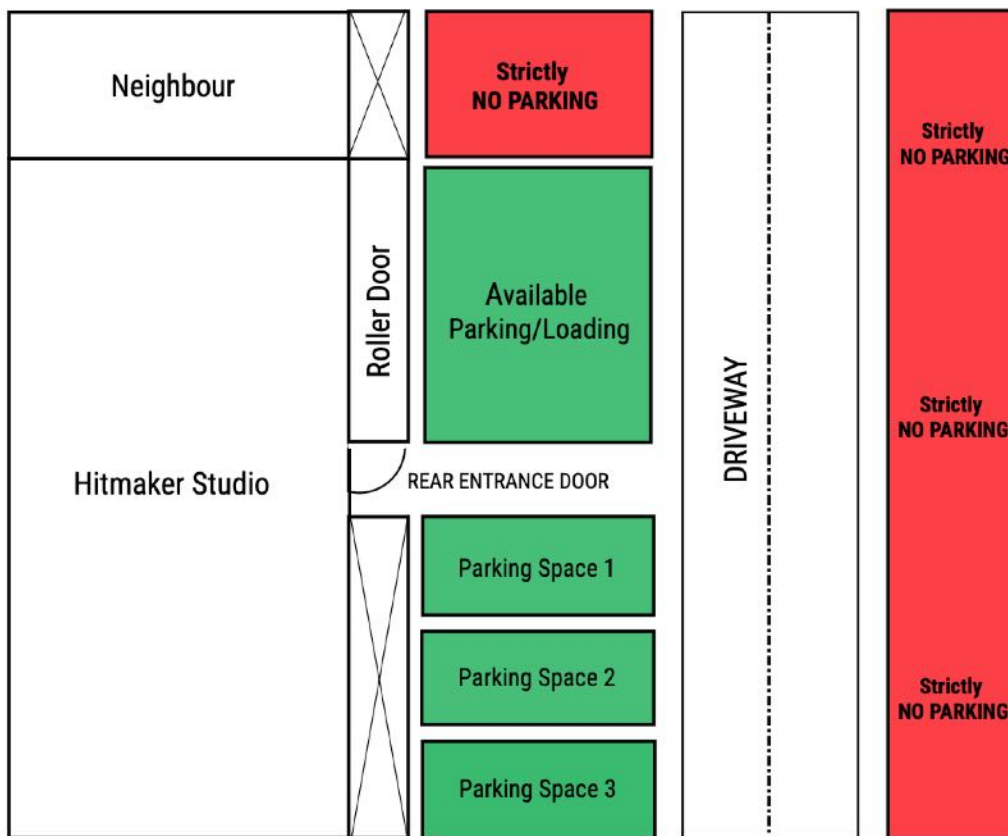

hitmaker
STUDIOS

PARKING AND PUBLIC TRANSPORT

ON SITE PARKING

“STUDIO A” BACK OF HOUSE PARKING

* Always ensure safety egress

With Advance notice, additional parking spaces can be purchased through other vendors for the day

SURROUNDING PARKING

PUBLIC TRANSPORT OPTIONS

Stop: Garden City/Centre Ave — Bus Routes: 234 & 236 — Proximity to Studio: 200m

Stop: Plummer St/Salmon St — Bus Routes: 235 & 606 — Proximity to Studio: 650m

Stop: Graham St/Light Rail — Tram Route: 109 — Proximity to Studio: 1.7km

BUS 234

BUS 236

BUS 235

BUS 606

TRAM 109