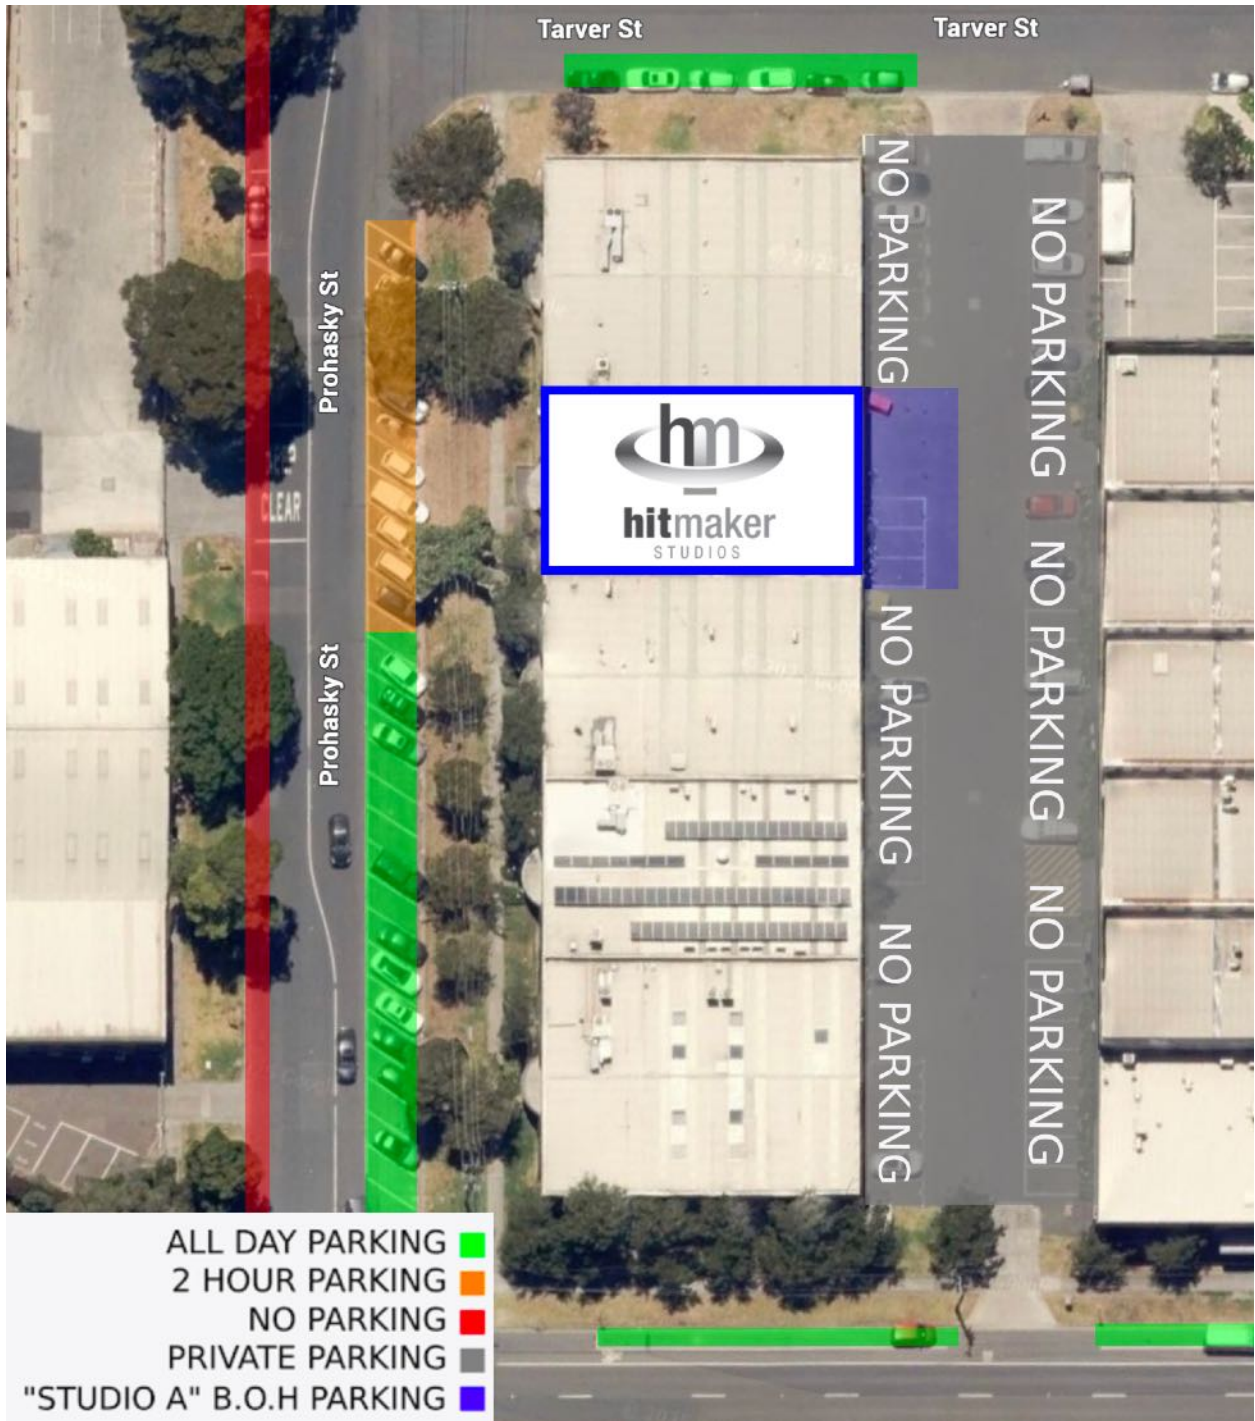

hitmaker
STUDIOS

PARKING AND PUBLIC TRANSPORT

ON SITE PARKING

“STUDIO A” BACK OF HOUSE PARKING

* Always ensure safety egress

With Advance notice, additional parking spaces can be purchased through other vendors for the day

SURROUNDING PARKING

PUBLIC TRANSPORT OPTIONS

Stop: Garden City/Centre Ave — Bus Routes: 234 & 236 — Proximity to Studio: 200m

Stop: Plummer St/Salmon St — Bus Routes: 235 & 606 — Proximity to Studio: 650m

Stop: Graham St/Light Rail — Tram Route: 109 — Proximity to Studio: 1.7km

BUS 234

BUS 236

BUS 235

BUS 606

TRAM 109