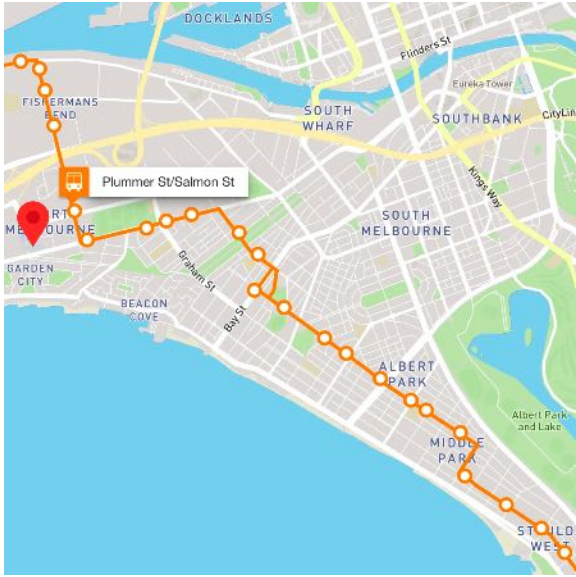

SURROUNDING PARKING

PUBLIC TRANSPORT OPTIONS

Stop: Garden City/Centre Ave — Bus Routes: 234 & 236 — Proximity to Studio: 200m

Stop: Plummer St/Salmon St — Bus Routes: 235 & 606 — Proximity to Studio: 650m

Stop: Graham St/Light Rail — Tram Route: 109 — Proximity to Studio: 1.7km

BUS 234

BUS 236

BUS 235

BUS 606

TRAM 109