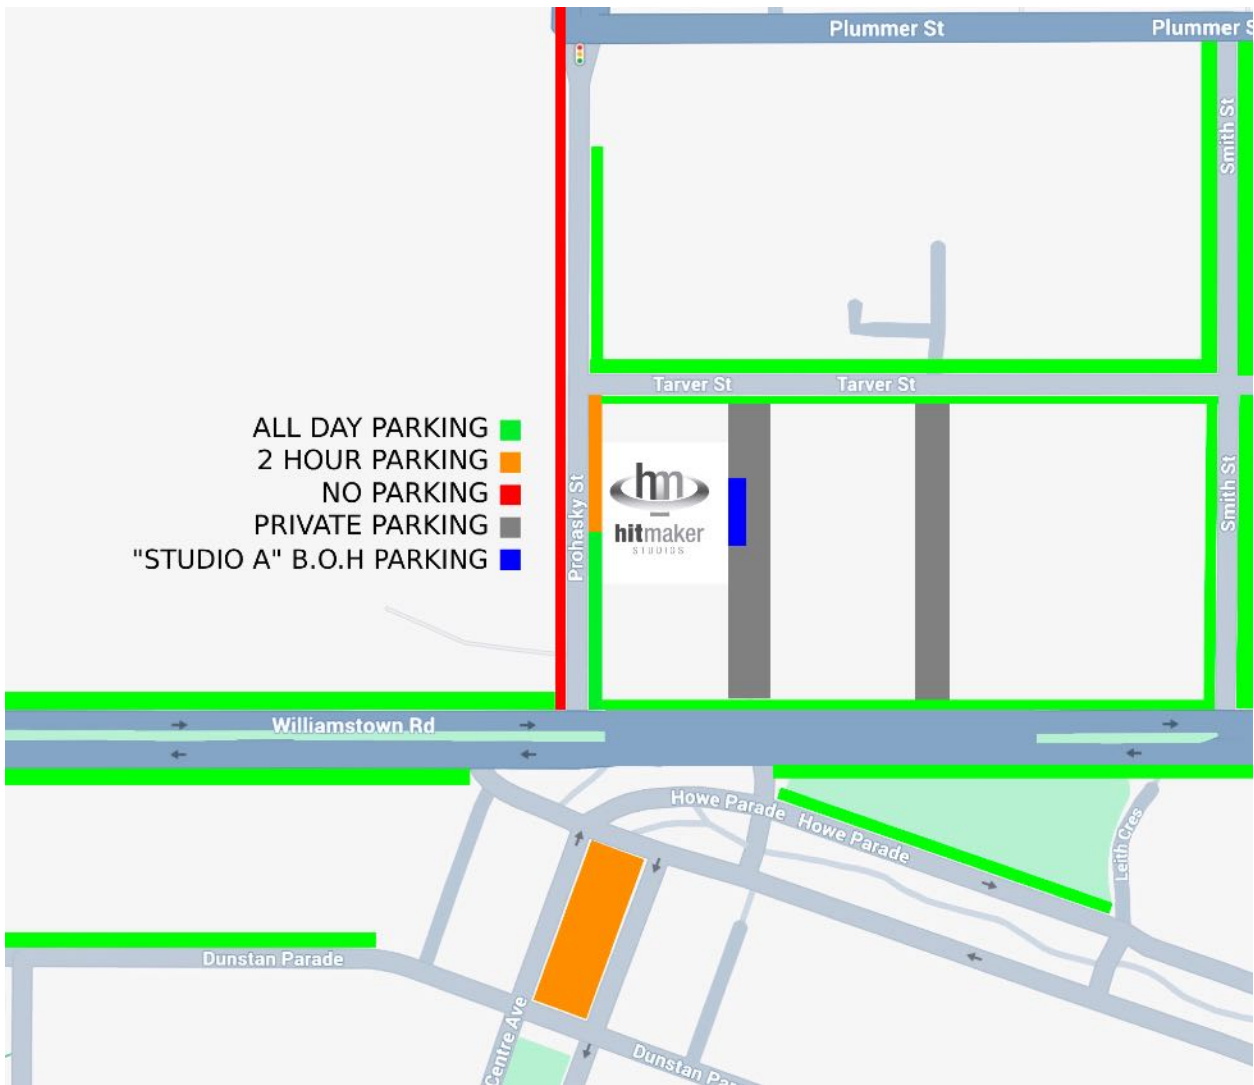

hitmaker
STUDIOS

PARKING AND PUBLIC TRANSPORT

ON SITE PARKING

“STUDIO A” BACK OF HOUSE PARKING

* Always ensure safety egress

With Advance notice, additional parking spaces can be purchased through other vendors for the day

SURROUNDING PARKING

PUBLIC TRANSPORT OPTIONS

Stop: Garden City/Centre Ave — Bus Routes: 234 & 236 — Proximity to Studio: 200m

Stop: Plummer St/Salmon St — Bus Routes: 235 & 606 — Proximity to Studio: 650m

Stop: Graham St/Light Rail — Tram Route: 109 — Proximity to Studio: 1.7km

BUS 234

BUS 236

BUS 235

BUS 606

TRAM 109