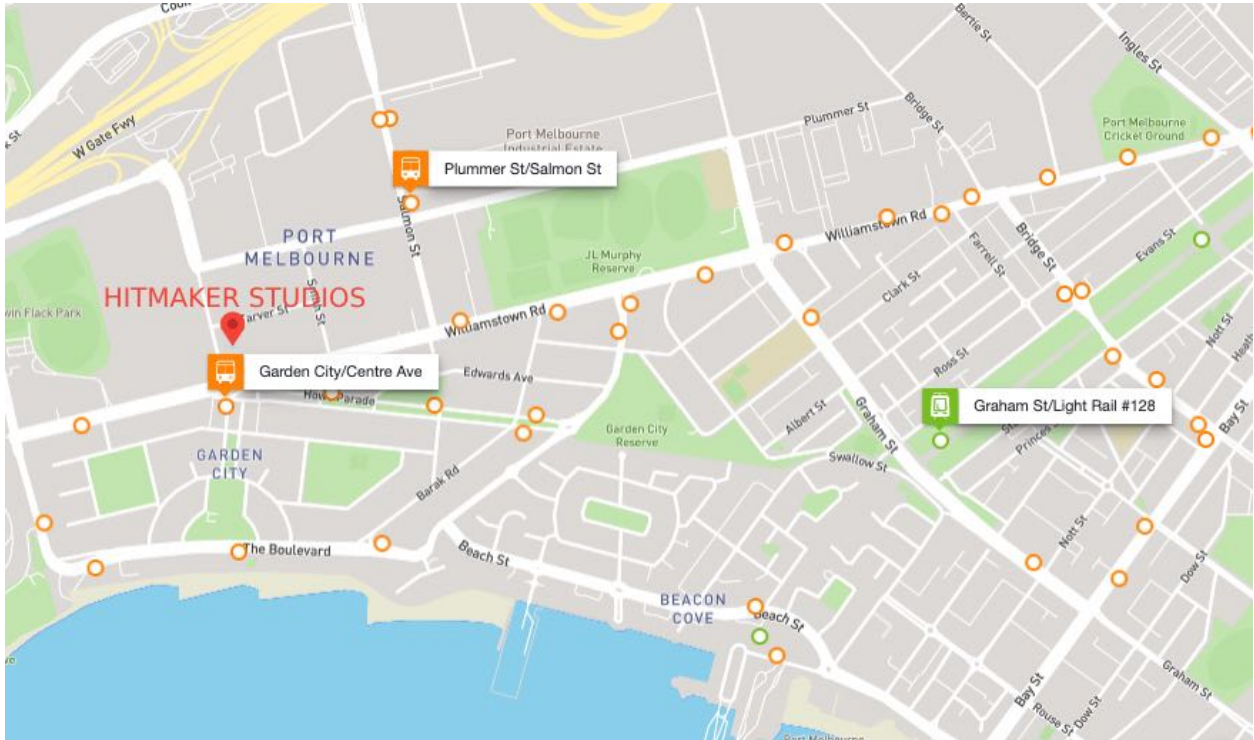

hitmaker
STUDIOS

PARKING AND PUBLIC TRANSPORT

ON SITE PARKING

“STUDIO A” BACK OF HOUSE PARKING

* Always ensure safety egress

With Advance notice, additional parking spaces can be purchased through other vendors for the day

SURROUNDING PARKING

PUBLIC TRANSPORT OPTIONS

Stop: Garden City/Centre Ave — Bus Routes: 234 & 236 — Proximity to Studio: 200m

Stop: Plummer St/Salmon St — Bus Routes: 235 & 606 — Proximity to Studio: 650m

Stop: Graham St/Light Rail — Tram Route: 109 — Proximity to Studio: 1.7km

BUS 234

BUS 236

BUS 235

BUS 606

TRAM 109