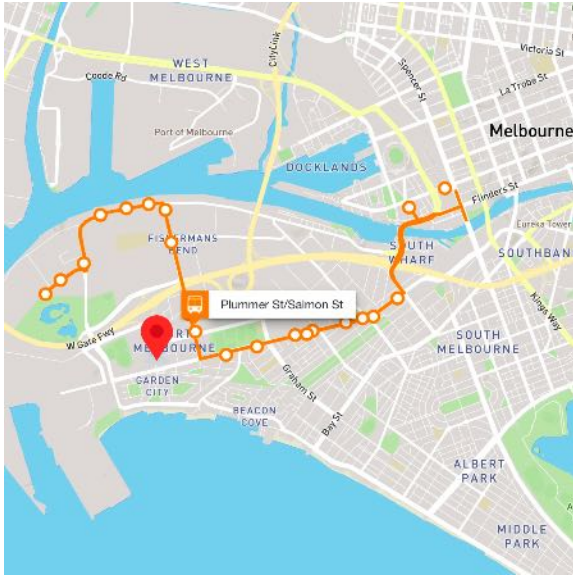

SURROUNDING PARKING

PUBLIC TRANSPORT OPTIONS

Stop: Garden City/Centre Ave — Bus Routes: 234 & 236 — Proximity to Studio: 200m

Stop: Plummer St/Salmon St — Bus Routes: 235 & 606 — Proximity to Studio: 650m

Stop: Graham St/Light Rail — Tram Route: 109 — Proximity to Studio: 1.7km

BUS 234

BUS 236

BUS 235

BUS 606

TRAM 109